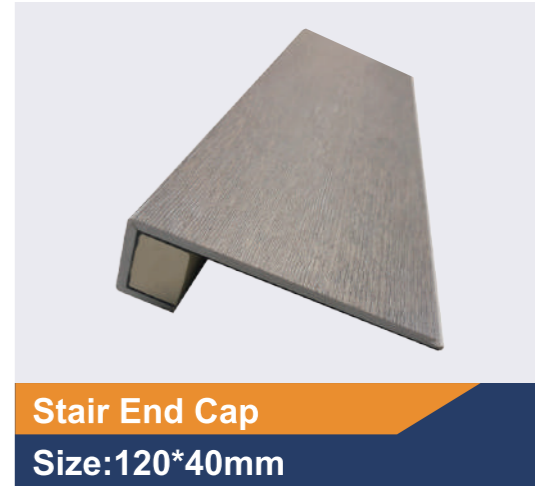

PRODUCT DETAILS